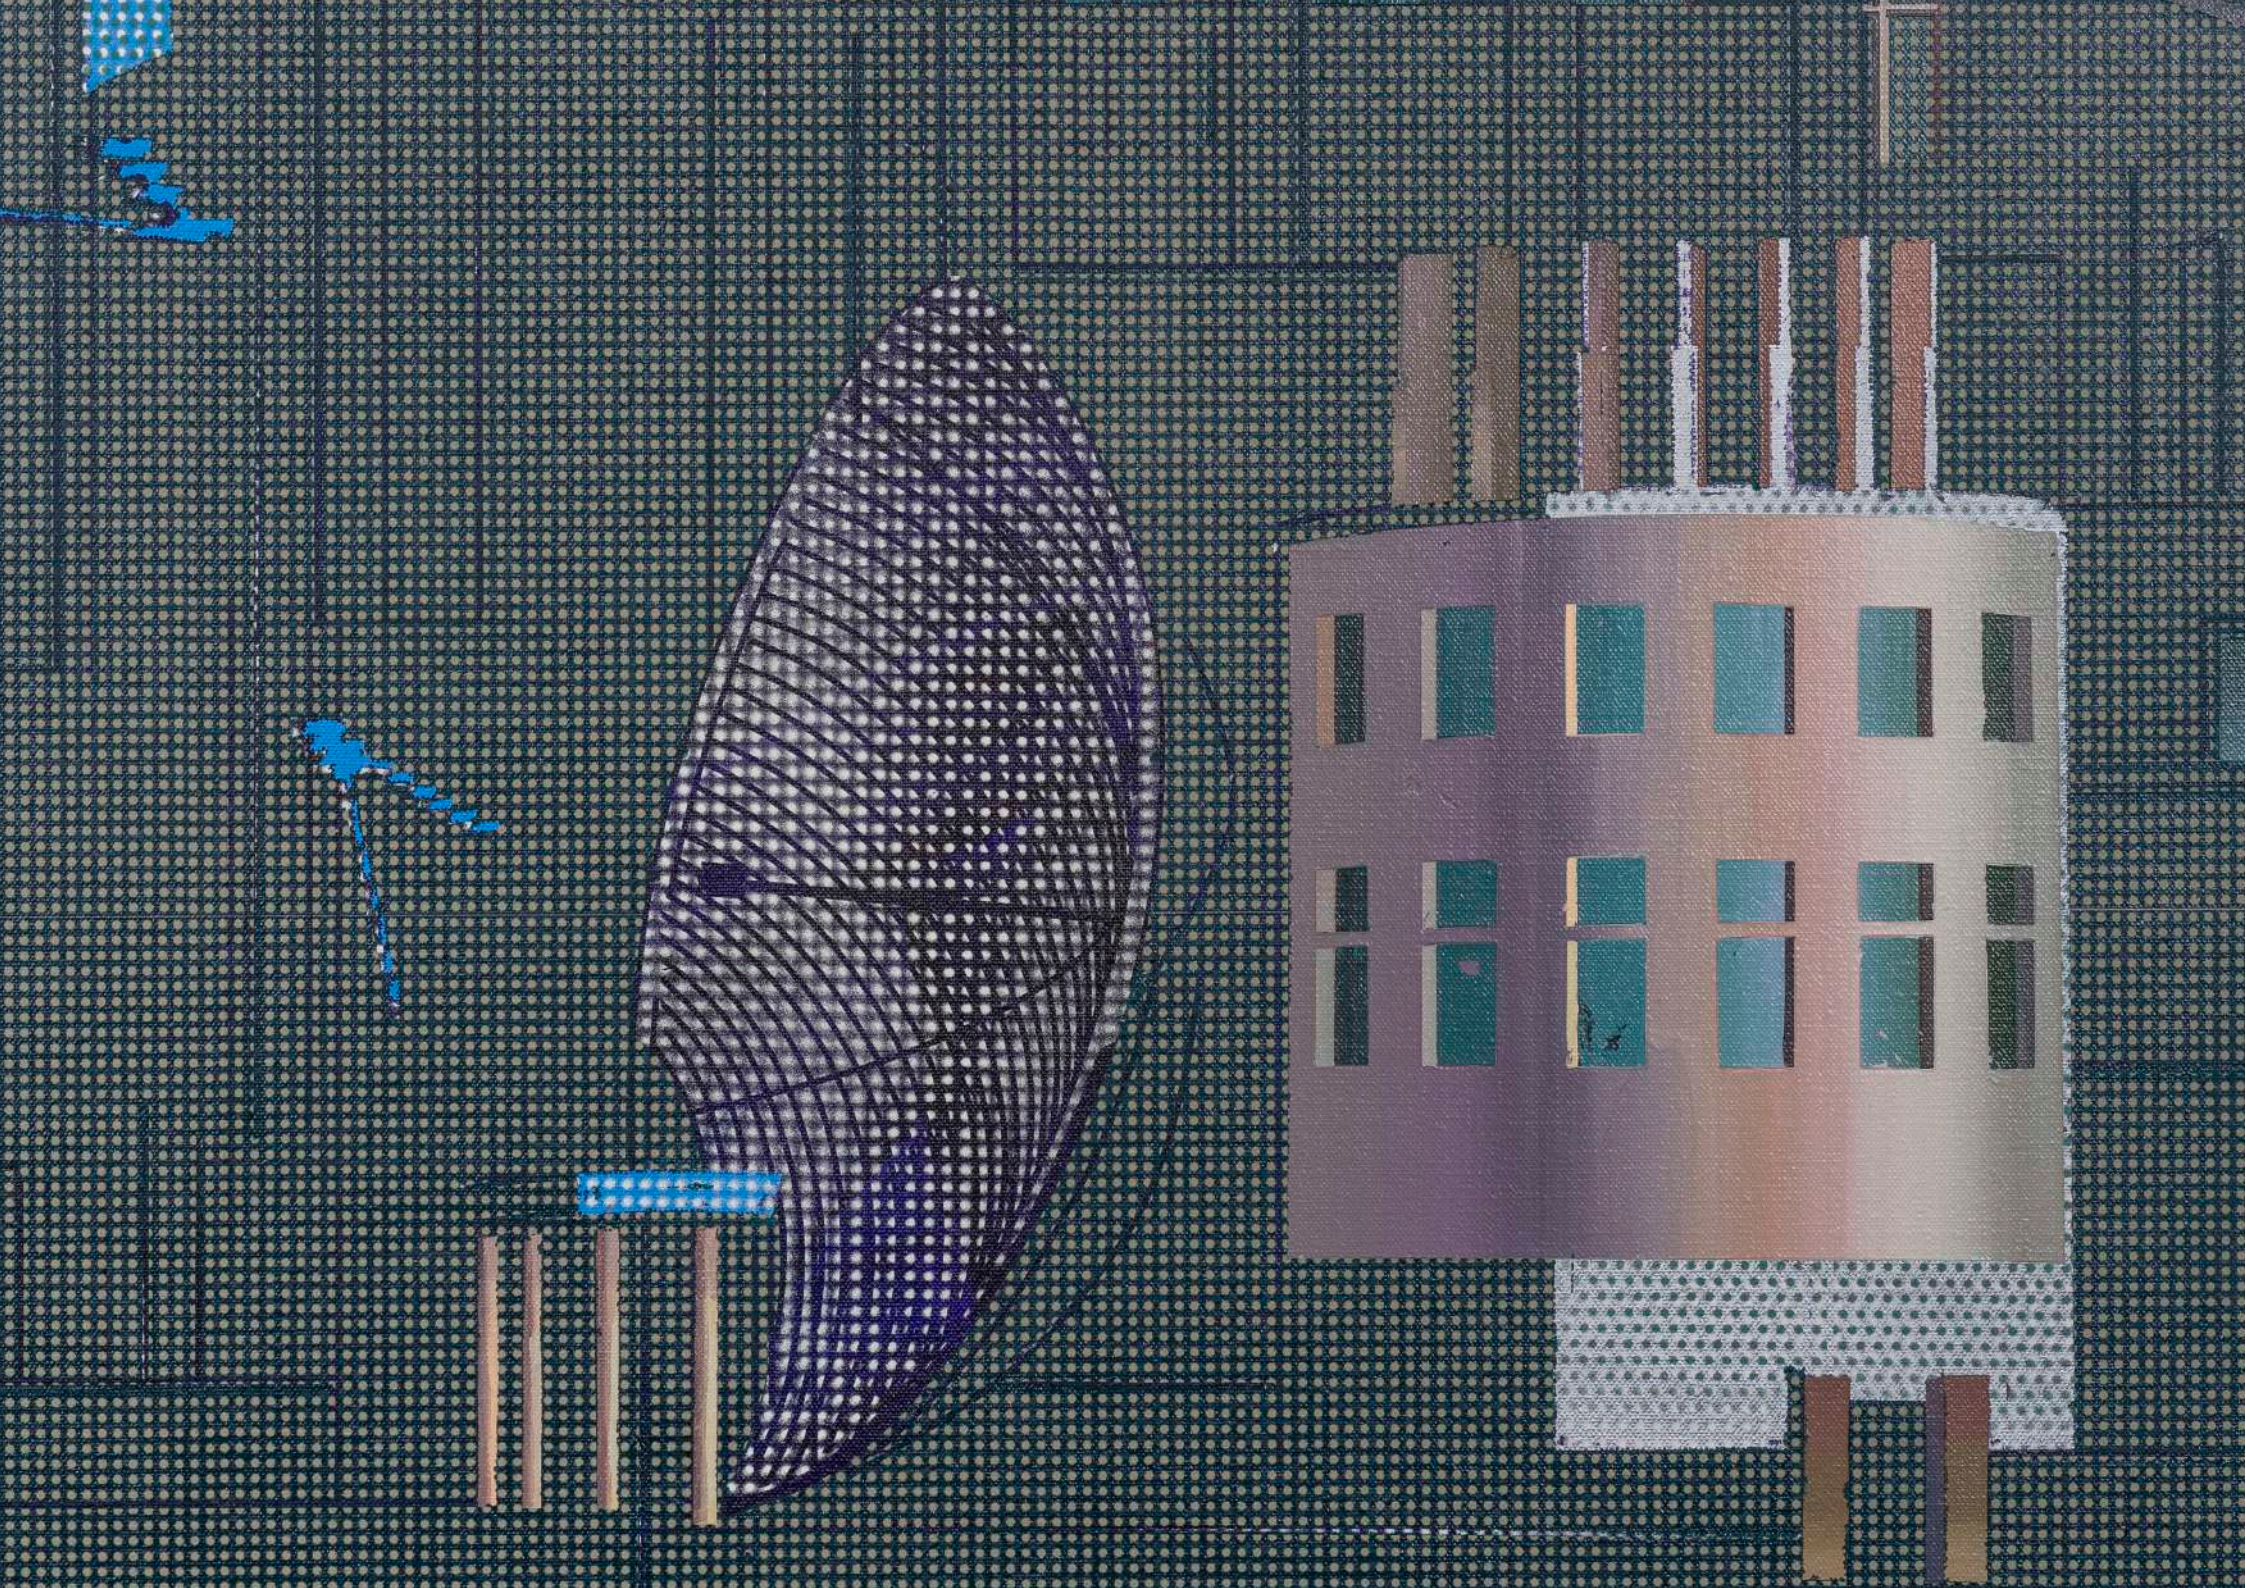

86.6 x 70.9 in

(CUI 2019018)

**Cui Jie**

*SIS Building*, 2019  
Acrylic and spray paint on canvas  
250 x 210 cm  
98.4 x 82.6 in  
(CUI 2019011)

**Shahzia Sikander**

*Adrienne Rich: Prospective Immigrants*