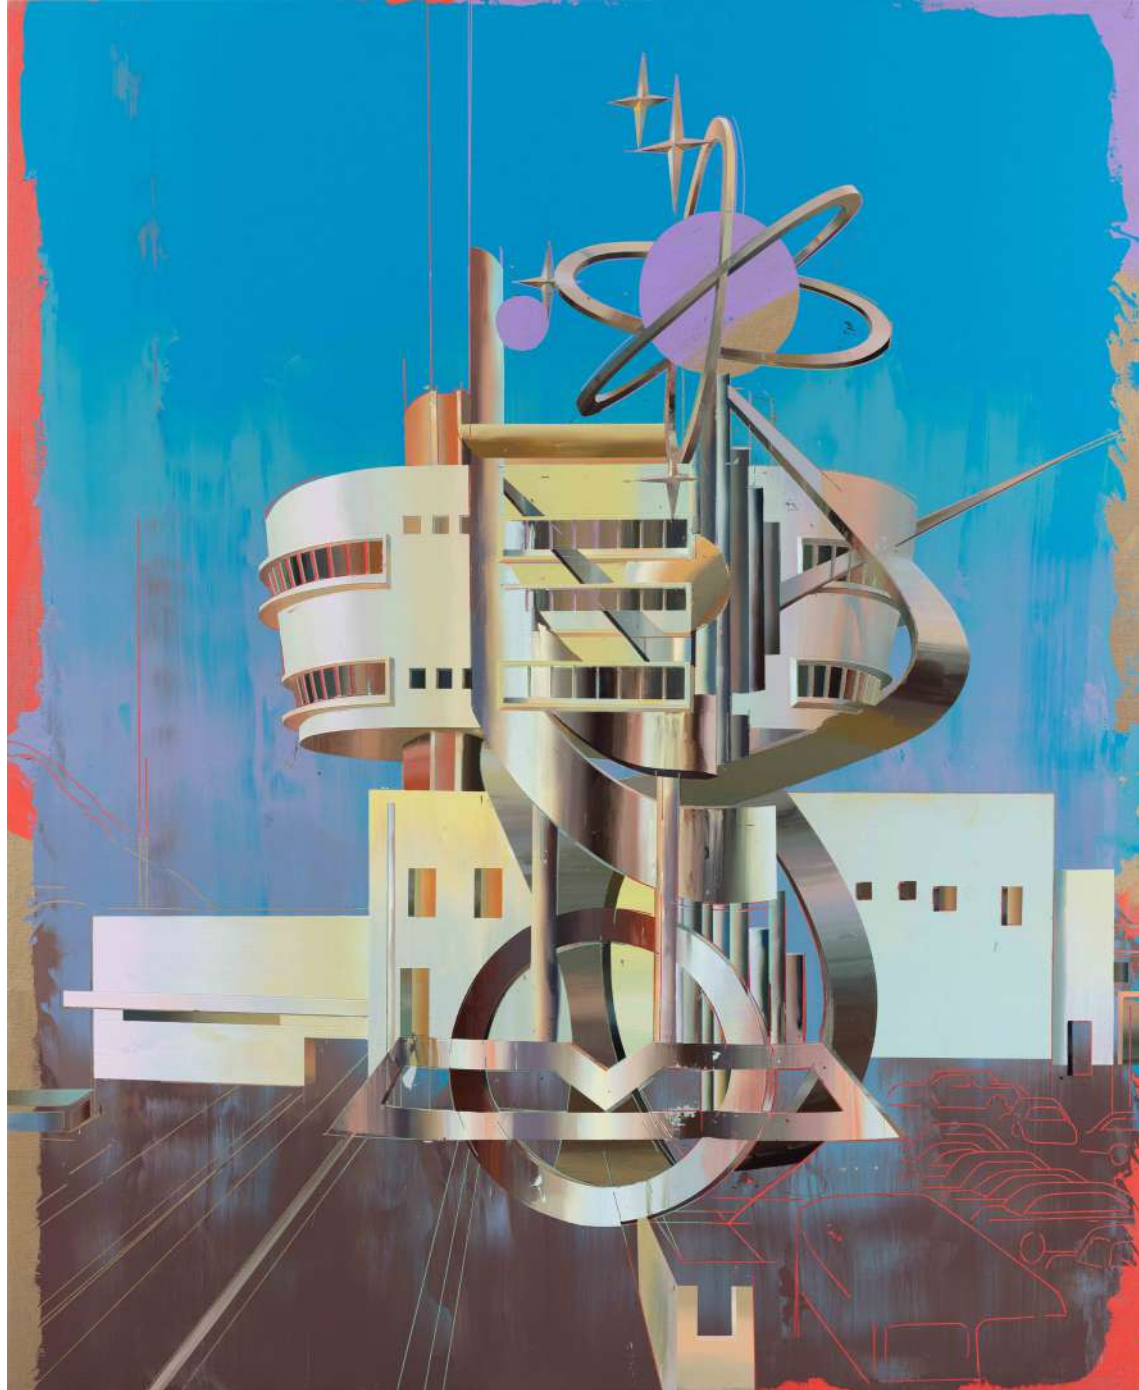

Cui Jie

The Peak Tower 2, 2019

Acrylic on canvas

220 x 180 cm

86.6 x 70.9 in

(CUI 2019018)