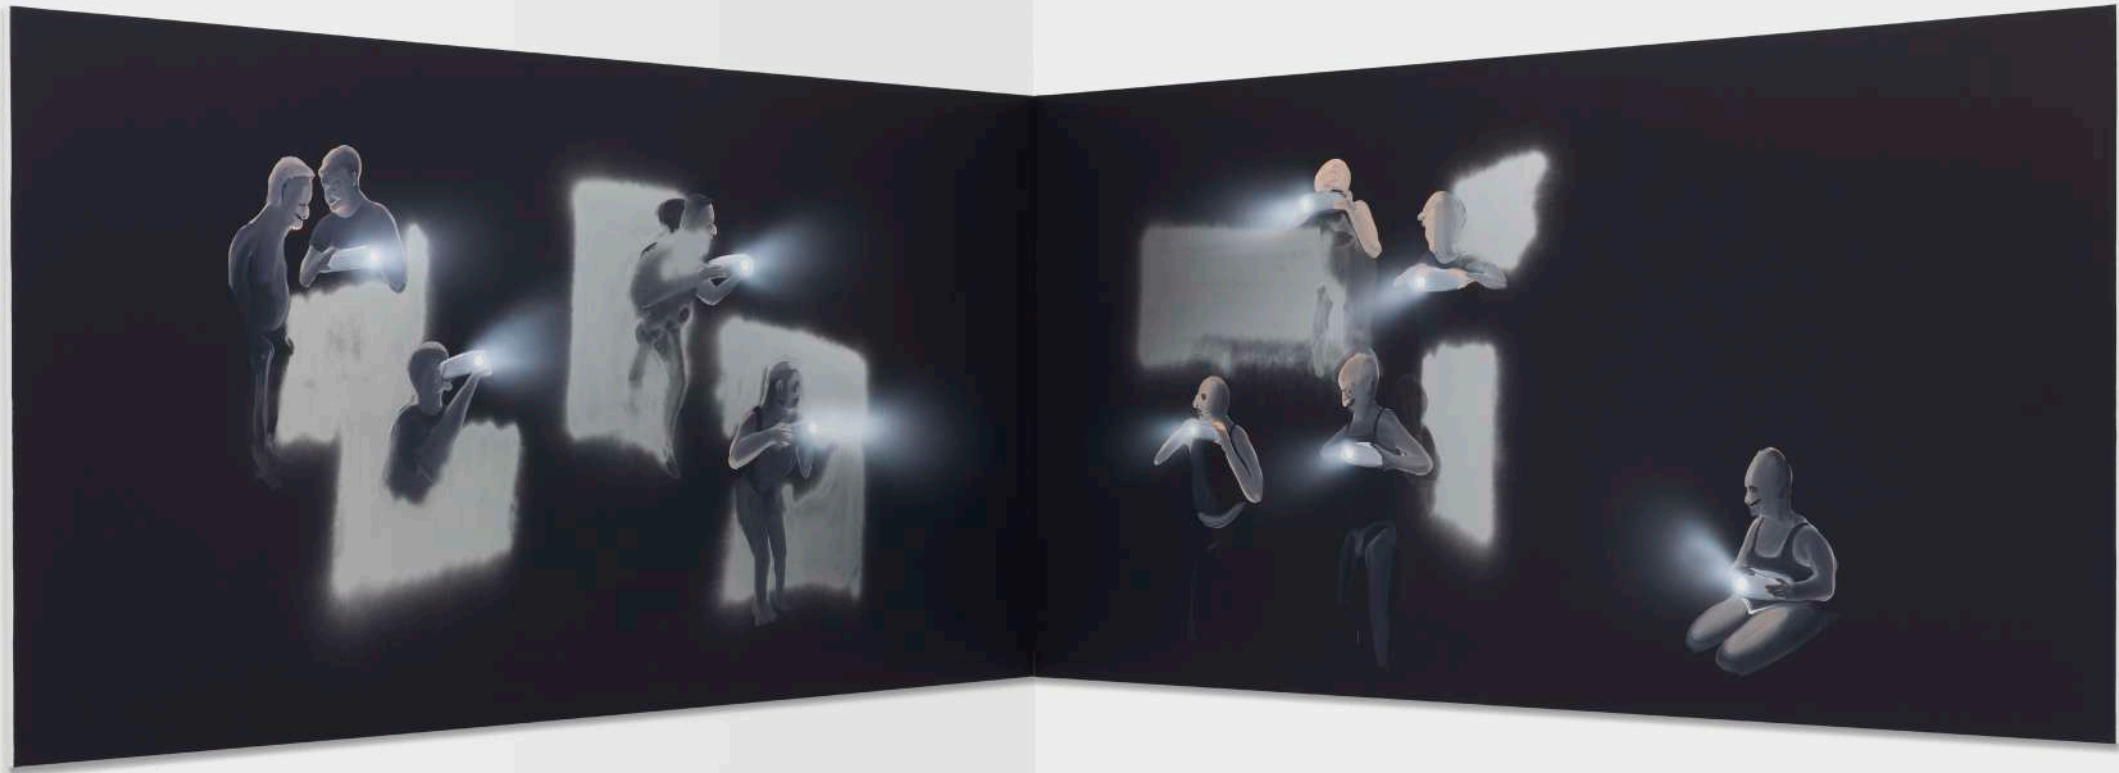

Tala Madani

Untitled, 2019

Oil on linen

182.9 x 365.8 x 3.2 cm

72 x 144 x 1.25 in

(MADA 2019011)