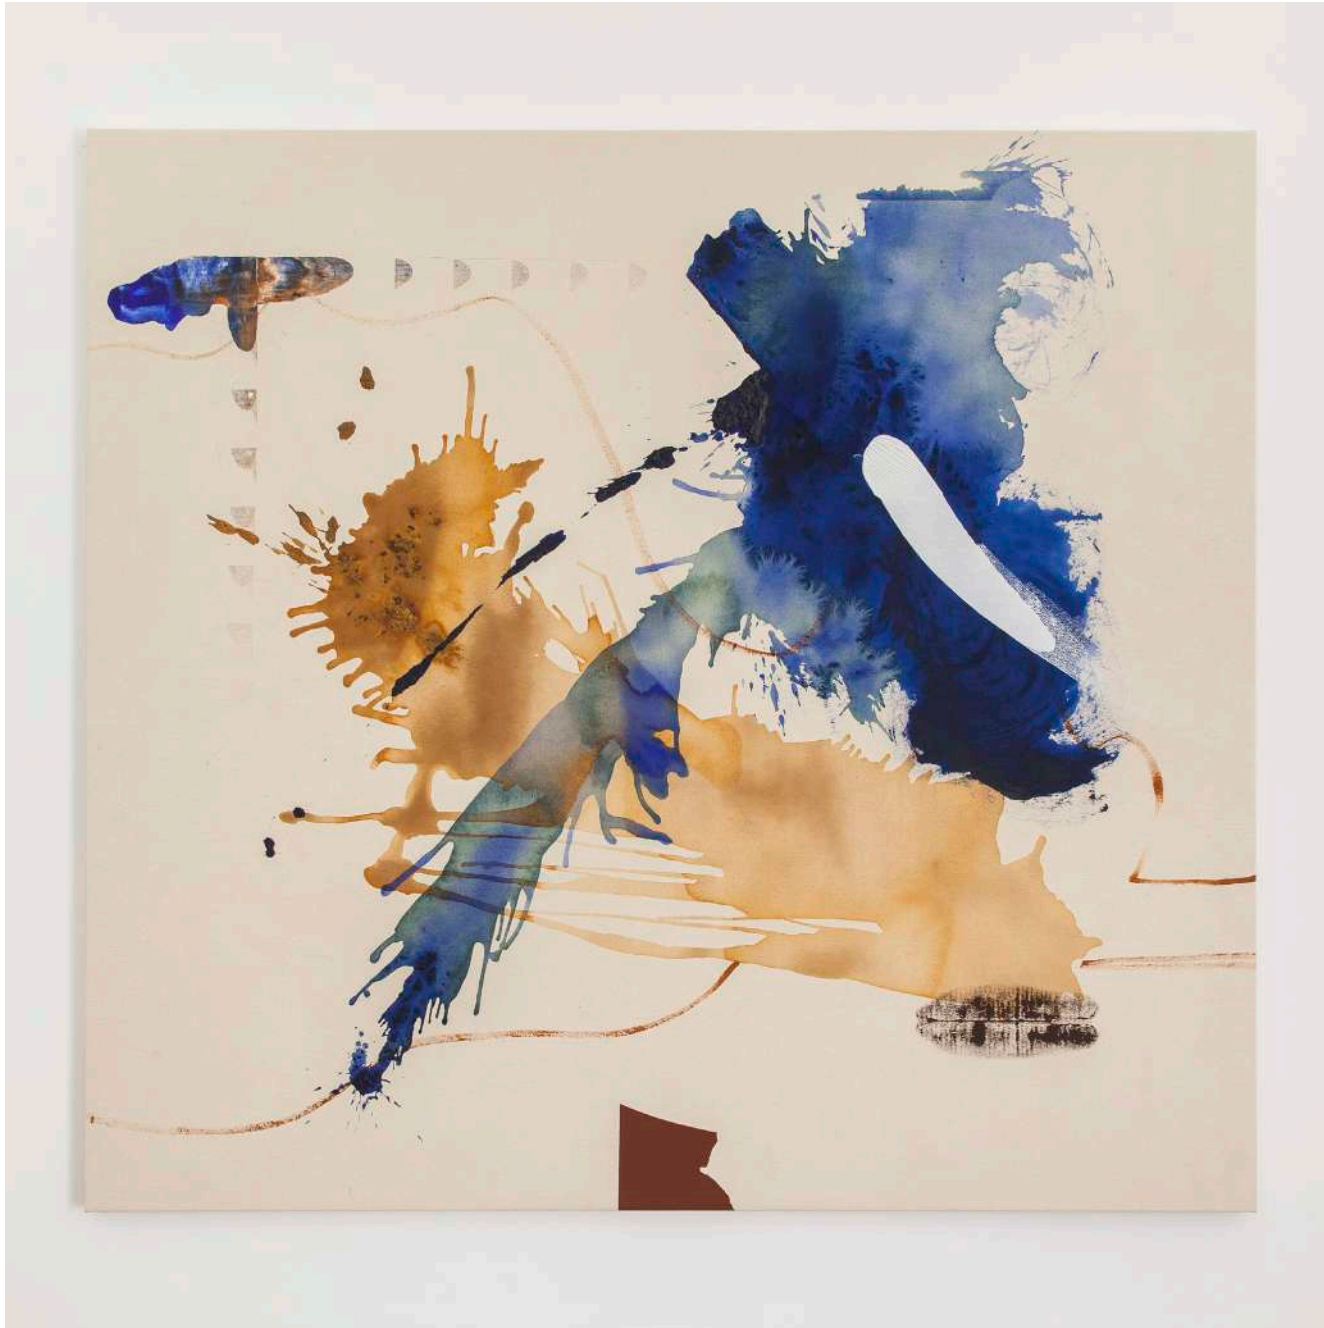

79 x 243 in

(NEEL 2019003)

**Elizabeth Neel**  
*Flitted Seed*, 2019  
Acrylic on canvas  
200.7 x 175.3 cm  
79 x 69 in  
(NEEL 2019008)

**Elizabeth Neel**

*Traders and Trade Routes 2*, 2016

Acrylic on canvas

180.3 x 195.6 cm

71 x 77 in

(NEEL 2016002)

**Robert Reed**

*Galactic Journal: Rose Hill Drive, 2005*

Acrylic and oil marker on canvas

152.4 x 121.9 cm

60 x 48 in

(REED 2005001)

**Robert Reed**

*Galactic Journal: Antibes Vert (aka School Colors #2)*, 2004

Acrylic and oil marker on canvas

228.6 x 205.7 cm

90 x 81 in

(REED 2004001)

**Robert Reed**