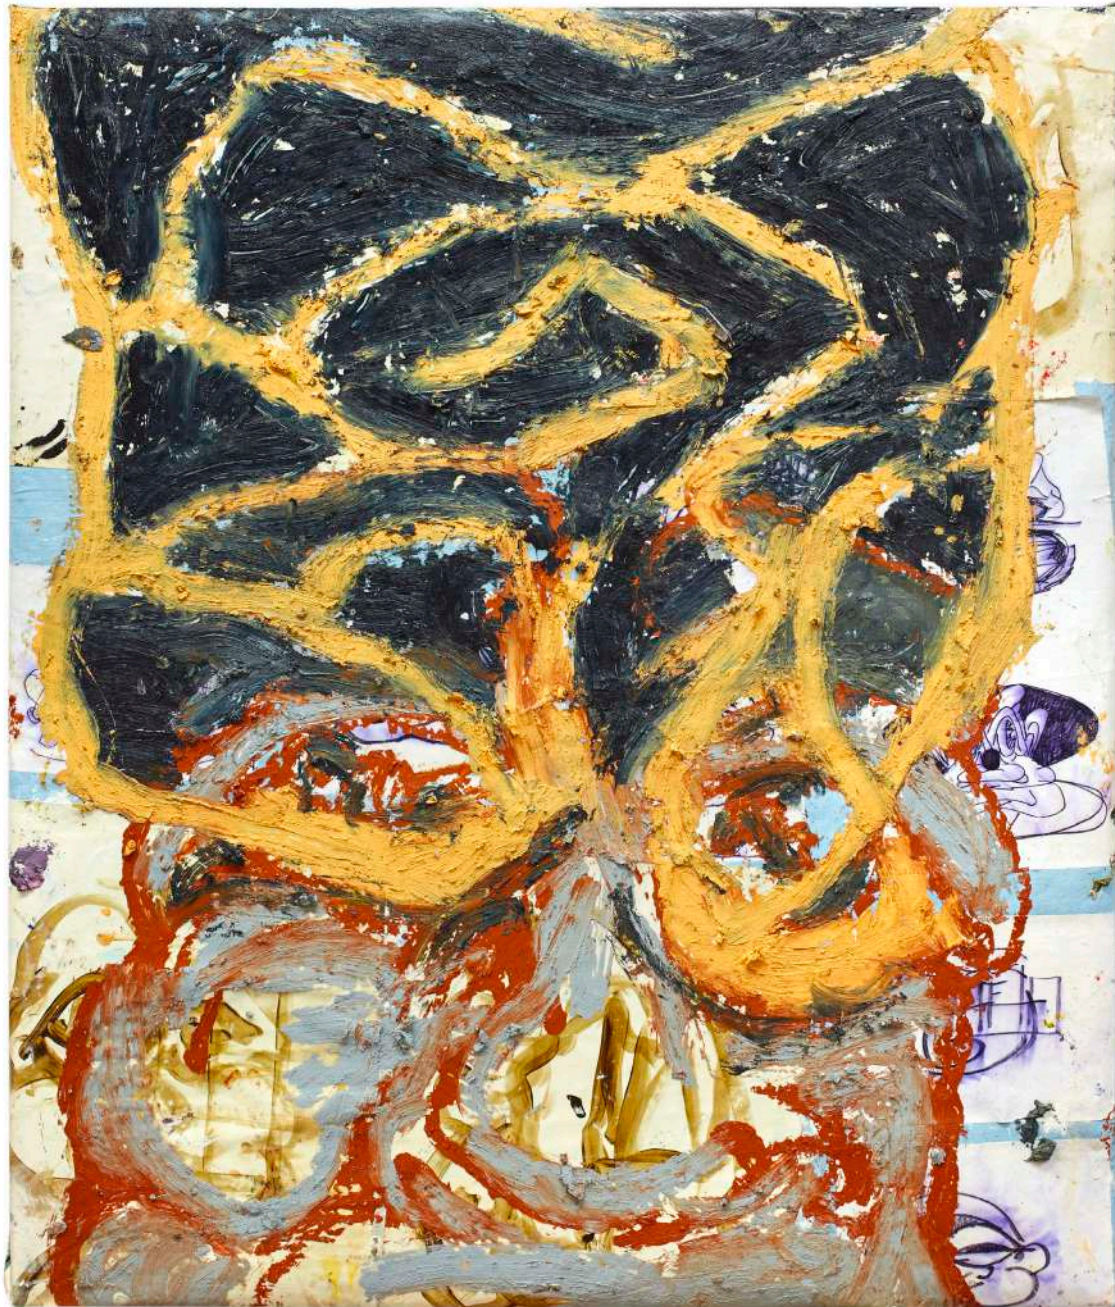

*reporting from the scene*, 2019

Oil on polyester

200 x 140 cm

78.75 x 55.1 in

(RAMS 2019002)

**Mary Ramsden**  
*well up*, 2019  
Oil on polyester  
200 x 260 cm  
78.75 x 102.4 in  
(RAMS 2019001)

**Gerasimos Floratos**

*Untitled, 2019*

Oil and mixed media on canvas

142.2 x 121.9 cm

56 x 48 in

(FLOR 2019037)

**Christina Quarles**

*Hush Now Baby Baby*, 2019 [in progress]

Acrylic on canvas