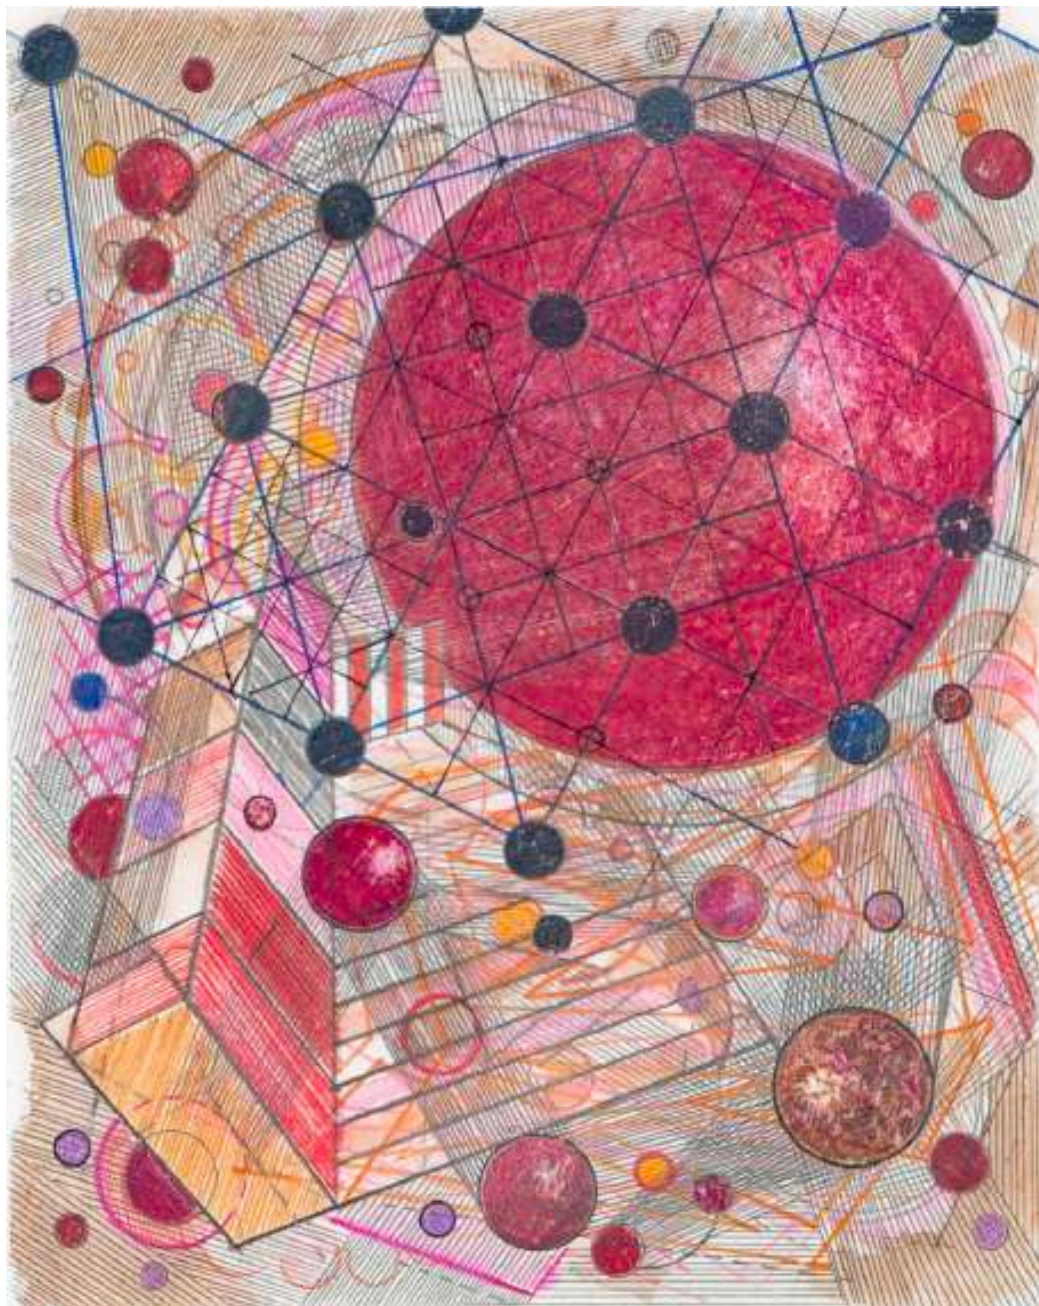

Robert Reed

Le Relais du Postillon Playground Red, 2002
Watercolour, graphite, colour pencil on paper
66 x 53.3 x 5.1 cm (framed)
26 x 21 x 2 in (framed)
(REED 2002001)